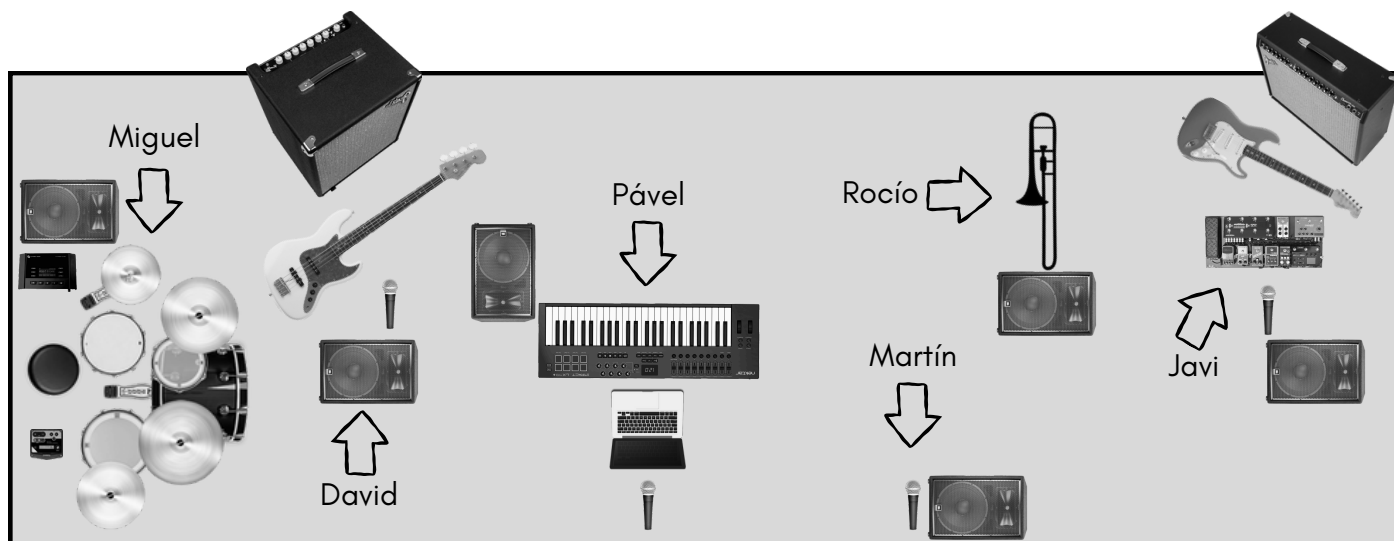

BUTTONS

Stage plan & channel list

CH INSTRUMENT

MIC/LINE

DETAILS

| | | | |
|----|------------------------|----------------------|-------------------------------|
| 01 | Kick | AKG D-112 | |
| 02 | Snare drum (above) | Shure SM-57 | |
| 03 | Snare drum (below) | Shure SM-57 | |
| 04 | Hi-hat | Neumann KM 184 | |
| 05 | Tom 1 | Sennheiser E604 | |
| 06 | Floor tom | Sennheiser E604 | |
| 07 | Over head (L) | AKG C414 | |
| 08 | Over head (R) | AKG C414 | |
| 09 | Trigger (bass drum) | DI box | Roland TM-2. Out. 1 |
| 10 | Trigger (snare) | DI box | Roland TM-2. Out. 1 |
| 11 | Bass guitar | Sennheiser MD421 | |
| 12 | Bass guitar | DI box | |
| 13 | Electric guitar | Sennheiser E906 | |
| 14 | Keyboard (L) | DI box | Focusrite 6i6. Out. 1 |
| 15 | Keyboard (R) | DI box | Focusrite 6i6. Out. 2 |
| 16 | Backing tracks (L) | DI box | Cymatic LP-16. Out. 1 |
| 17 | Backing tracks (R) | DI box | Cymatic LP-16. Out. 2 |
| 18 | Trombone | Wireless clip-on mic | BYO (<i>Bring Your Own</i>) |
| 19 | Main vocals (Pável) | Shure SM-58 + DI box | Roland VT-4. Out. 1 |
| 20 | Main vocals (Martín) | Shure SM-58 | |
| 21 | Backing vocals (David) | Shure SM-58 + DI box | Roland VT-3. Out. 1 |
| 22 | Backing vocals (Javi) | Shure SM-58 + DI box | Roland VT-3. Out. 1 |